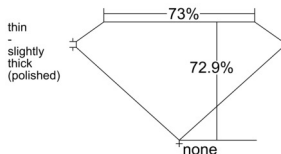

GIA®

FACSIMILE

GIA REPORT 5536892375

Verify this report at GIA.edu

GIA NATURAL DIAMOND DOSSIER®

November 05, 2025
GIA Report Number 5536892375
Shape and Cutting Style ..... Square Modified Brilliant
Measurements ..... 3.79 x 3.75 x 2.73 mm

GRADING RESULTS

Carat Weight ..... 0.30 carat
Color Grade ..... D
Clarity Grade VS2

ADDITIONAL GRADING INFORMATION

Polish ..... Excellent
Symmetry ..... Very Good
Fluorescence ..... None
Clarity Characteristics ..... Feather
Inscription(s): GIA 5536892375

PROPORTIONS

Profile not to actual proportions

GRADING SCALES

GIA COLOR SCALE		GIA CLARITY SCALE		
NEAR COLORLESS	D	VERY VERY SLIGHTLY INCLUDED	FLAWLESS	
	E		INTERNALLY FLAWLESS	
	F	VERY SLIGHTLY INCLUDED	VVS₁	
	G		VVS₂	
	H		VS₁	
	FAINT	I	SLIGHTLY INCLUDED	VS₂
		J		SI₁
		K	INCLUDED	SI₂
		L		I₁
		M		I₂
VERY LIGHT		N	LIGHT	I₃
		O		
		P		
	Q			
	R			
	S