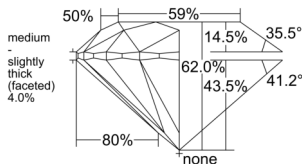

GIA®

FACSIMILE

GIA REPORT 5536889481

Verify this report at GIA.edu

GIA NATURAL DIAMOND DOSSIER®

November 05, 2025
GIA Report Number 5536889481
Shape and Cutting Style ..... Round Brilliant
Measurements ..... 4.86 - 4.88 x 3.02 mm

GRADING RESULTS

Carat Weight ..... 0.44 carat
Color Grade ..... F
Clarity Grade VVS1
Cut Grade ..... Excellent

ADDITIONAL GRADING INFORMATION

Polish ..... Excellent
Symmetry ..... Excellent
Fluorescence ..... None
Clarity Characteristics ..... Pinpoint, Feather
Inscription(s): GIA 5536889481

PROPORTIONS

Profile to actual proportions