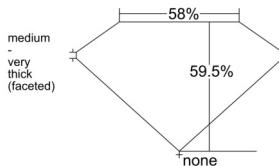

GIA®

FACSIMILE

GIA REPORT 5536881460

Verify this report at GIA.edu

GIA NATURAL DIAMOND DOSSIER®

November 06, 2025
GIA Report Number 5536881460
Shape and Cutting Style ..... Heart Brilliant
Measurements ..... 5.51 x 6.11 x 3.64 mm

GRADING RESULTS

Carat Weight ..... 0.71 carat
Color Grade ..... G
Clarity Grade VS2

ADDITIONAL GRADING INFORMATION

Polish ..... Excellent
Symmetry ..... Excellent
Fluorescence ..... Faint
Clarity Characteristics..... Crystal, Feather
Inscription(s): GIA 5536881460

PROPORTIONS

Profile not to actual proportions

GRADING SCALES

GIA COLOR SCALE		GIA CLARITY SCALE			
COLORLESS	D	VERY VERY SLIGHTLY INCLUDED	FLAWLESS		
	E		INTERNALLY FLAWLESS		
	F	VERY SLIGHTLY INCLUDED	VVS₁		
	G		VVS₂		
	H		VS₁		
	NEAR COLORLESS	I	SLIGHTLY INCLUDED	VS₂	
		J		SI₁	
		FAINT	K	INCLUDED	SI₂
			L		I₁
			M		I₂
VERT LIGHT	N	LIGHT	I₃		
	O				
	P				
	Q				
	R