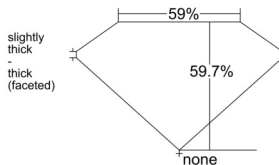

GIA®

FACSIMILE

GIA REPORT 5536842736

Verify this report at GIA.edu

GIA NATURAL DIAMOND DOSSIER®

November 03, 2025
GIA Report Number 5536842736
Shape and Cutting Style ..... Heart Brilliant
Measurements ..... 4.68 x 5.54 x 3.31 mm

GRADING RESULTS

Carat Weight ..... 0.50 carat
Color Grade ..... G
Clarity Grade VVS1

ADDITIONAL GRADING INFORMATION

Polish ..... Excellent
Symmetry ..... Excellent
Fluorescence ..... None
Clarity Characteristics ..... Feather
Inscription(s): GIA 5536842736

PROPORTIONS

Profile not to actual proportions

GRADING SCALES

GIA COLOR SCALE		GIA CLARITY SCALE	
COLORLESS	D	VERY VERY SLIGHTLY INCLUDED	FLAWLESS
	E		INTERNALLY FLAWLESS
	F		VVS₁
	G		VVS₂
	H		VS₁
	I		VS₂
	J		SI₁
	K		SI₂
	L		I₁
	M		I₂
NEAR COLORLESS	N	SLIGHTLY INCLUDED	I₃
	O		
	P		
	Q		
FAINT	R		
	S		
	T		
	U		
VERT LIGHT	V		
	W		
	X		
	Y		
LIGHT	Z