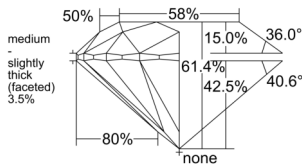

GIA®

FACSIMILE

GIA REPORT 5536836126

Verify this report at GIA.edu

GIA NATURAL DIAMOND DOSSIER®

October 31, 2025
GIA Report Number 5536836126
Shape and Cutting Style ..... Round Brilliant
Measurements ..... 4.97 - 5.01 x 3.06 mm

GRADING RESULTS

Carat Weight ..... 0.47 carat
Color Grade ..... E
Clarity Grade S11
Cut Grade ..... Excellent

ADDITIONAL GRADING INFORMATION

Polish ..... Excellent
Symmetry ..... Very Good
Fluorescence ..... None
Clarity Characteristics ..... Feather, Crystal
Inscription(s): GIA 5536836126

PROPORTIONS

GRADING SCALES

GIA COLOR SCALE

COLORLESS	D
	E
	F
	G
	H
	I
	J
NEAR COLORLESS	K
	L
FAIN	M
	N
	O
	P
	Q
	R
	S
	T
	U
	V
	W
	X
	Y
LIGHT	Z

GIA CLARITY SCALE

FLAWLESS	INTERNAL FLAWLESS	
		FLAWLESS
VERY VERY SLIGHTLY INCLUDED	VVS₁	
	VVS₂	
VERY SLIGHTLY INCLUDED	VS₁	
	VS₂	
SLIGHTLY INCLUDED	SI₁	
	SI₂	
INCLUDED	I₁	
	I₂	
	I₃	

GIA CUT SCALE

EXCELLENT
VERY GOOD
GOOD
FAIR
POOR