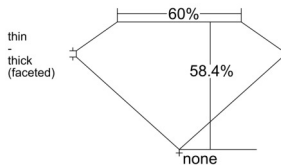

GIA®

FACSIMILE

GIA REPORT 5536809000

Verify this report at GIA.edu

GIA NATURAL DIAMOND DOSSIER®

October 27, 2025
GIA Report Number 5536809000
Shape and Cutting Style ..... Heart Brilliant
Measurements ..... 4.96 x 5.84 x 3.41 mm

GRADING RESULTS

Carat Weight ..... 0.54 carat
Color Grade ..... G
Clarity Grade VS1

ADDITIONAL GRADING INFORMATION

Polish ..... Excellent
Symmetry ..... Very Good
Fluorescence ..... None
Clarity Characteristics..... Feather, Pinpoint, Needle
Inscription(s): GIA 5536809000

PROPORTIONS

Profile not to actual proportions

GRADING SCALES

GIA COLOR SCALE		GIA CLARITY SCALE			
COLORLESS	D	VERY VERY SLIGHTLY INCLUDED	FLAWLESS		
	E		INTERNALLY FLAWLESS		
	F	VERY SLIGHTLY INCLUDED	VVS₁		
	G		VVS₂		
	H		VS₁		
	NEAR COLORLESS	I	SLIGHTLY INCLUDED	VS₂	
		J		SI₁	
		FAINT	K	INCLUDED	SI₂
			L		I₁
			M		I₂
VERT LIGHT	N	INCLUDED	I₃		
	O				
	P				
	Q				
	R				
LIGHT	S				
	T				
	U				
	V				
	W				
	X				
Y					
Z