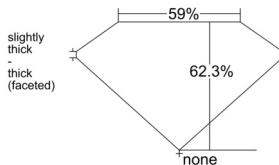

GIA®

FACSIMILE

GIA REPORT 5536786617

Verify this report at GIA.edu

GIA NATURAL DIAMOND DOSSIER®

November 13, 2025
GIA Report Number 5536786617
Shape and Cutting Style ..... Heart Brilliant
Measurements ..... 5.75 x 6.59 x 4.10 mm

GRADING RESULTS

Carat Weight ..... 0.91 carat
Color Grade ..... J
Clarity Grade ..... Internally Flawless

ADDITIONAL GRADING INFORMATION

Polish ..... Excellent
Symmetry ..... Excellent
Fluorescence ..... None
Clarity Characteristics ..... Minor Details of Polish
Inscription(s): GIA 5536786617

PROPORTIONS

Profile not to actual proportions

GRADING SCALES

GIA COLOR SCALE		GIA CLARITY SCALE	
NEAR COLORLESS	D	VERY VERY SLIGHTLY INCLUDED	FLAWLESS
	E		INTERNALLY FLAWLESS
	F		VVS₁
	G		VVS₂
	H		VS₁
	I		VS₂
	J		SI₁
	K		SI₂
	L		I₁
	M		I₂
FAINT	N	SLIGHTLY INCLUDED	I₃
	O		
	P		
	Q		
VERY LIGHT	R	INCLUDED	
	S		
	T		
	U		
LIGHT	V		
	W		
	X		
	Y		
Z