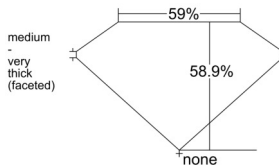

GIA®

FACSIMILE

GIA REPORT 5536765926

Verify this report at GIA.edu

GIA NATURAL DIAMOND DOSSIER®

November 10, 2025
GIA Report Number 5536765926
Shape and Cutting Style ..... Heart Brilliant
Measurements ..... 4.92 x 5.47 x 3.22 mm

GRADING RESULTS

Carat Weight ..... 0.51 carat
Color Grade ..... E
Clarity Grade SI1

ADDITIONAL GRADING INFORMATION

Polish ..... Excellent
Symmetry ..... Very Good
Fluorescence ..... None
Clarity Characteristics ..... Crystal
Inscription(s): GIA 5536765926

PROPORTIONS

Profile not to actual proportions

GRADING SCALES

GIA COLOR SCALE		GIA CLARITY SCALE			
COLORLESS	D	VERY VERY SLIGHTLY INCLUDED	FLAWLESS		
	E		INTERNALLY FLAWLESS		
	F	VERY SLIGHTLY INCLUDED	VVS₁		
	G		VVS₂		
	H		VS₁		
	NEAR COLORLESS	I	VERY SLIGHTLY INCLUDED	VS₂	
		J		SI₁	
		FAINT	K	SLIGHTLY INCLUDED	SI₂
			L		I₁
			M		I₂
VERT LIGHT	N	INCLUDED	I₃		
	O				
	P				
	Q				
	R				
LIGHT	S				
	T				
	U				
	V				
	Z