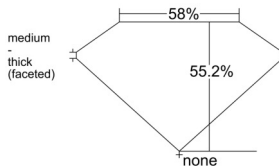

GIA®

FACSIMILE

GIA REPORT 5536738979

Verify this report at GIA.edu

GIA NATURAL DIAMOND DOSSIER®

October 14, 2025
GIA Report Number 5536738979
Shape and Cutting Style ..... Heart Brilliant
Measurements ..... 5.19 x 5.71 x 3.15 mm

GRADING RESULTS

Carat Weight ..... 0.52 carat
Color Grade ..... G
Clarity Grade VS2

ADDITIONAL GRADING INFORMATION

Polish ..... Excellent
Symmetry ..... Very Good
Fluorescence ..... None
Clarity Characteristics..... Cloud, Crystal
Inscription(s): GIA 5536738979

PROPORTIONS

Profile not to actual proportions

GRADING SCALES

GIA COLOR SCALE		GIA CLARITY SCALE			
COLORLESS	D	NEAR COLORLESS	FLAWLESS		
	E		INTERNALLY FLAWLESS		
	F		VERY VERY SLIGHTLY INCLUDED	VVS₁	
	G			VVS₂	
	H			VERY SLIGHTLY INCLUDED	VS₁
	I		VS₂		
	J		SLIGHTLY INCLUDED	SI₁	
	K			SI₂	
	L			INCLUDED	I₁
	M				I₂
N	I₃				
O					
P					
Q					
R					
S					
T					
U					
V					
W					
X					
Y					
Z