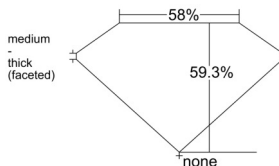

GIA®

FACSIMILE

GIA REPORT 5536734324

Verify this report at GIA.edu

GIA NATURAL DIAMOND DOSSIER®

October 15, 2025
GIA Report Number 5536734324
Shape and Cutting Style ..... Heart Brilliant
Measurements ..... 4.96 x 5.88 x 3.49 mm

GRADING RESULTS

Carat Weight ..... 0.61 carat
Color Grade ..... H
Clarity Grade VVS2

ADDITIONAL GRADING INFORMATION

Polish ..... Very Good
Symmetry ..... Excellent
Fluorescence ..... Faint
Clarity Characteristics ..... Pinpoint, Cloud
Inspection(s): GIA 5536734324

PROPORTIONS

Profile not to actual proportions

GRADING SCALES

GIA COLOR SCALE		GIA CLARITY SCALE	
COLORLESS	D	VERY VERY SLIGHTLY INCLUDED	FLAWLESS
	E		INTERNALLY FLAWLESS
	F		VVS₁
	G		VVS₂
	H		VS₁
	I		VS₂
	J		SI₁
	K		SI₂
	L		I₁
	M		I₂
NEAR COLORLESS	N	SLIGHTLY INCLUDED	I₃
	O		
	P		
	Q		
FAINT	R		
	S		
	T		
	U		
VERT LIGHT	V		
	W		
	X		
	Y		
LIGHT	Z