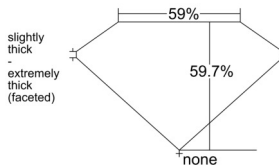

GIA®

FACSIMILE

GIA REPORT 5536728907

Verify this report at GIA.edu

GIA NATURAL DIAMOND DOSSIER®

October 14, 2025
GIA Report Number 5536728907
Shape and Cutting Style ..... Heart Brilliant
Measurements ..... 4.81 x 5.58 x 3.33 mm

GRADING RESULTS

Carat Weight ..... 0.52 carat
Color Grade ..... G
Clarity Grade SI1

ADDITIONAL GRADING INFORMATION

Polish ..... Excellent
Symmetry ..... Excellent
Fluorescence ..... None
Clarity Characteristics ..... Crystal
Inscription(s): GIA 5536728907

PROPORTIONS

Profile not to actual proportions

GRADING SCALES

GIA COLOR SCALE		GIA CLARITY SCALE			
COLORLESS	D	VERY VERY SLIGHTLY INCLUDED	FLAWLESS		
	E		INTERNALLY FLAWLESS		
	F	VERY SLIGHTLY INCLUDED	VVS₁		
	G		VVS₂		
	H		VS₁		
	NEAR COLORLESS	I	SLIGHTLY INCLUDED	VS₂	
		J		SI₁	
		FAINT	K	INCLUDED	SI₂
			L		I₁
			M		I₂
VERT LIGHT	N		INCLUDED	I₃	
	O				
	P				
	Q				
	R				
	S				
LIGHT	T				
	U				
	V				
	W				
	X				
Y					
Z