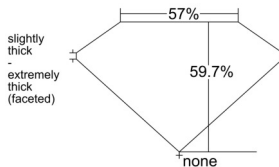

GIA®

FACSIMILE

GIA REPORT 5536726746

Verify this report at GIA.edu

GIA NATURAL DIAMOND DOSSIER®

October 14, 2025
GIA Report Number 5536726746
Shape and Cutting Style ..... Heart Brilliant
Measurements ..... 4.76 x 5.51 x 3.29 mm

GRADING RESULTS

Carat Weight ..... 0.51 carat
Color Grade ..... D
Clarity Grade SI2

ADDITIONAL GRADING INFORMATION

Polish ..... Very Good
Symmetry ..... Very Good
Fluorescence ..... None
Clarity Characteristics ..... Crystal
Inspection(s): GIA 5536726746

PROPORTIONS

Profile not to actual proportions

GRADING SCALES

GIA COLOR SCALE		GIA CLARITY SCALE		
NEAR COLORLESS	D	VERY VERY SLIGHTLY INCLUDED	FLAWLESS	
	E		INTERNALLY FLAWLESS	
	F	VERY SLIGHTLY INCLUDED	VVS₁	
	G		VVS₂	
	H	SLIGHTLY INCLUDED	VS₁	
	I		VS₂	
	J	INCLUDED	SI₁	
	K		SI₂	
	FAINT	L	INCLUDED	I₁
		M		I₂
N		I₃		
VERT LIGHT		O		
		P		
		Q		
		R		
	S			
	T			
LIGHT	U			
	V			
	W			
	X			
	Y			
	Z