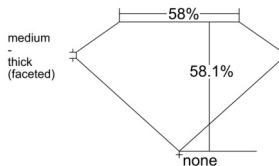

GIA®

FACSIMILE

GIA REPORT 5536715813

Verify this report at GIA.edu

GIA NATURAL DIAMOND DOSSIER®

October 13, 2025
GIA Report Number 5536715813
Shape and Cutting Style ..... Heart Brilliant
Measurements ..... 5.06 x 5.57 x 3.24 mm

GRADING RESULTS

Carat Weight ..... 0.51 carat
Color Grade ..... H
Clarity Grade VS2

ADDITIONAL GRADING INFORMATION

Polish ..... Excellent
Symmetry ..... Very Good
Fluorescence ..... None
Clarity Characteristics ..... Cloud, Crystal
Inscription(s): GIA 5536715813

PROPORTIONS

Profile not to actual proportions

GRADING SCALES

GIA COLOR SCALE		GIA CLARITY SCALE			
COLORLESS	D	VERY VERY SLIGHTLY INCLUDED	FLAWLESS		
	E		INTERNALLY FLAWLESS		
	F		VVS₁		
	NEAR COLORLESS	G	VERY SLIGHTLY INCLUDED	VVS₂	
		H		VS₁	
		FANT	I	SLIGHTLY INCLUDED	VS₂
			J		SI₁
	LIGHT	K	INCLUDED	SI₂	
		L		I₁	
		M		I₂	
VERY LIGHT		N	INCLUDED	I₃	
		O			
		P			
COLORLESS		Q			
		R			
	S				
	T				
	U				
	V				
	W				
	X				
	Y				
	Z