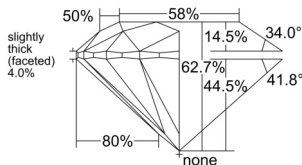

GIA®

FACSIMILE

GIA REPORT 5536699952

Verify this report at GIA.edu

GIA NATURAL DIAMOND DOSSIER®

October 10, 2025
GIA Report Number 5536699952
Shape and Cutting Style ..... Round Brilliant
Measurements ..... 5.66 - 5.70 x 3.57 mm

GRADING RESULTS

Carat Weight ..... 0.71 carat
Color Grade ..... J
Clarity Grade S11
Cut Grade ..... Excellent

ADDITIONAL GRADING INFORMATION

Polish ..... Excellent
Symmetry ..... Excellent
Fluorescence ..... None
Clarity Characteristics ..... Crystal, Cloud, Feather
Inscription(s): GIA 5536699952

PROPORTIONS

Profile to actual proportions