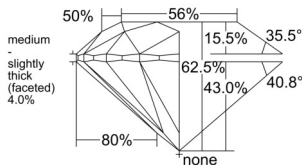

GIA®

FACSIMILE

GIA REPORT 5536684309

Verify this report at GIA.edu

GIA NATURAL DIAMOND DOSSIER®

October 11, 2025
GIA Report Number 5536684309
Shape and Cutting Style ..... Round Brilliant
Measurements ..... 5.04 - 5.07 x 3.16 mm

GRADING RESULTS

Carat Weight ..... 0.50 carat
Color Grade ..... E
Clarity Grade VVS1
Cut Grade ..... Excellent

ADDITIONAL GRADING INFORMATION

Polish ..... Excellent
Symmetry ..... Excellent
Fluorescence ..... Faint
Clarity Characteristics ..... Pinpoint, Feather
Inscription(s): GIA 5536684309

PROPORTIONS

GRADING SCALES

GIA COLOR SCALE

COLOREDNESS	D
	E
	F
	G
	H
	I
	J
NEAR COLORLESS	K
	L
	M
FAINTE	N
	O
	P
	Q
	R
	S
	T
	U
	V
	W
	X
	Y
LIGHT	Z

GIA CLARITY SCALE

FLAWLESS	INTERNAL FLAWLESS	
		FLAWLESS
VERY VERY SLIGHTLY INCLUDED	VVS₁	
	VVS₂	
VERY SLIGHTLY INCLUDED	VS₁	
	VS₂	
SLIGHTLY INCLUDED	SI₁	
	SI₂	
INCLUDED	I₁	
	I₂	
	I₃	

GIA CUT SCALE

EXCELLENT
VERY GOOD
GOOD
FAIR
POOR