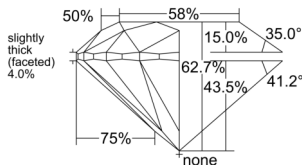

GIA®

FACSIMILE

GIA REPORT 5536638921

Verify this report at GIA.edu

GIA NATURAL DIAMOND DOSSIER®

October 06, 2025
GIA Report Number 5536638921
Shape and Cutting Style ..... Round Brilliant
Measurements ..... 5.36 - 5.40 x 3.37 mm

GRADING RESULTS

Carat Weight ..... 0.60 carat
Color Grade I
Clarity Grade ..... Internally Flawless
Cut Grade ..... Excellent

ADDITIONAL GRADING INFORMATION

Polish ..... Excellent
Symmetry ..... Excellent
Fluorescence ..... Strong Blue
Clarity Characteristics ..... Minor Details of Polish
Inscription(s): GIA 5536638921

PROPORTIONS

Profile to actual proportions