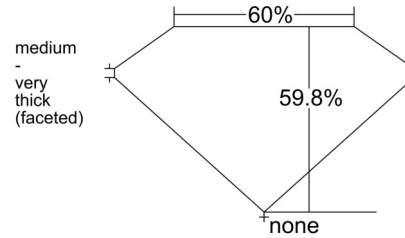

GIA NATURAL DIAMOND GRADING REPORT

October 01, 2025
GIA Report Number 5536583380
Shape and Cutting Style ..... Heart Brilliant
Measurements ..... 6.03 x 6.92 x 4.14 mm

GRADING RESULTS

Carat Weight ..... 1.01 carat
Color Grade ..... J
Clarity Grade VS1

ADDITIONAL GRADING INFORMATION

Polish ..... Excellent
Symmetry ..... Excellent
Fluorescence ..... None
Inscription(s): GIA 5536583380

Comments: Clouds are not shown. Additional pinpoints are not shown.

PROPORTIONS

Profile not to actual proportions