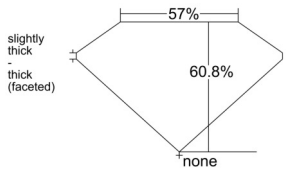

GIA®

FACSIMILE

GIA REPORT 5536577646

Verify this report at GIA.edu

GIA NATURAL DIAMOND DOSSIER®

September 29, 2025
GIA Report Number 5536577646
Shape and Cutting Style ..... Pear Brilliant
Measurements ..... 7.38 x 4.41 x 2.68 mm

GRADING RESULTS

Carat Weight ..... 0.51 carat
Color Grade ..... D
Clarity Grade VVS1

ADDITIONAL GRADING INFORMATION

Polish ..... Excellent
Symmetry ..... Excellent
Fluorescence ..... Faint
Clarity Characteristics ..... Pinpoint
Inscription(s): GIA 5536577646

PROPORTIONS

Profile not to actual proportions

GRADING SCALES

GIA COLOR SCALE		GIA CLARITY SCALE	
COLORLESS	D	VERY VERY SLIGHTLY INCLUDED	FLAWLESS
	E		INTERNALLY FLAWLESS
	F		VVS₁
	G		VVS₂
	H		VS₁
	I		VS₂
	J		SI₁
	K		SI₂
	L		I₁
	M		I₂
NEAR COLORLESS	N	SLIGHTLY INCLUDED	I₃
	O		
	P		
	Q		
FAINT	R		
	S		
	T		
	U		
VERT LIGHT	V		
	W		
	X		
	Y		
LIGHT	Z