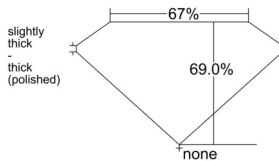

GIA®

FACSIMILE

GIA REPORT 5536571656

Verify this report at GIA.edu

GIA NATURAL DIAMOND DOSSIER®

September 29, 2025
GIA Report Number 5536571656
Shape and Cutting Style ..... Rectangular Step Cut
Measurements ..... 6.59 x 3.39 x 2.34 mm

GRADING RESULTS

Carat Weight ..... 0.55 carat
Color Grade ..... D
Clarity Grade VVS1

ADDITIONAL GRADING INFORMATION

Polish ..... Excellent
Symmetry ..... Excellent
Fluorescence ..... None
Clarity Characteristics ..... Pinpoint, Feather
Inscription(s): GIA 5536571656

PROPORTIONS

Profile not to actual proportions

GRADING SCALES

GIA COLOR SCALE		GIA CLARITY SCALE	
COLORLESS	D	VERY VERY SLIGHTLY INCLUDED	FLAWLESS
	E		INTERNALLY FLAWLESS
	F		VVS₁
	G		VVS₂
	H		VS₁
	I		VS₂
	J		SI₁
	K		SI₂
	L		I₁
	M		I₂
NEAR COLORLESS	N	SLIGHTLY INCLUDED	I₃
	O		
	P		
	Q		
FAINT	R		
	S		
	T		
	U		
VERT LIGHT	V		
	W		
	X		
	Y		
LIGHT	Z