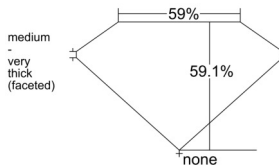

GIA®

FACSIMILE

GIA REPORT 5536566442

Verify this report at GIA.edu

GIA NATURAL DIAMOND DOSSIER®

September 29, 2025
GIA Report Number 5536566442
Shape and Cutting Style ..... Heart Brilliant
Measurements ..... 4.90 x 5.56 x 3.29 mm

GRADING RESULTS

Carat Weight ..... 0.53 carat
Color Grade ..... E
Clarity Grade SI1

ADDITIONAL GRADING INFORMATION

Polish ..... Excellent
Symmetry ..... Excellent
Fluorescence ..... None
Clarity Characteristics..... Crystal, Cloud, Feather
Inspection(s): GIA 5536566442

PROPORTIONS

Profile not to actual proportions

GRADING SCALES

GIA COLOR SCALE		GIA CLARITY SCALE	
COLORLESS	D	VERY VERY SLIGHTLY INCLUDED	FLAWLESS
	E		INTERNALLY FLAWLESS
	F		VVS₁
	G		VVS₂
	H		VS₁
	I		VS₂
	J		SI₁
	K		SI₂
	L		I₁
	M		I₂
NEAR COLORLESS	N	SLIGHTLY INCLUDED	I₃
	O		
	P		
	Q		
FAINT	R	INCLUDED	
	S		
	T		
	U		
VERT LIGHT	V		
	W		
	X		
	Y		
LIGHT	Z