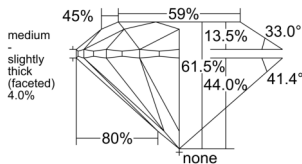

GIA®

FACSIMILE

GIA REPORT

5536561106

Verify this report at GIA.edu

GIA NATURAL DIAMOND DOSSIER®

September 26, 2025
GIA Report Number 5536561106
Shape and Cutting Style ..... Round Brilliant
Measurements ..... 4.92 - 4.95 x 3.04 mm

GRADING RESULTS

Carat Weight ..... 0.45 carat
Color Grade ..... H
Clarity Grade VS1
Cut Grade ..... Excellent

ADDITIONAL GRADING INFORMATION

Polish ..... Excellent
Symmetry ..... Excellent
Fluorescence ..... None
Clarity Characteristics..... Crystal, Cloud, Needle, Pinpoint
Inscription(s): GIA 5536561106

PROPORTIONS

Profile to actual proportions