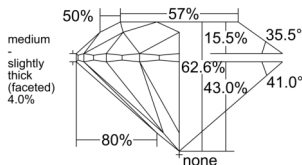

GIA®

FACSIMILE

GIA REPORT 5536483545

Verify this report at GIA.edu

GIA NATURAL DIAMOND DOSSIER®

September 19, 2025
GIA Report Number 5536483545
Shape and Cutting Style ..... Round Brilliant
Measurements ..... 5.48 - 5.50 x 3.43 mm

GRADING RESULTS

Carat Weight ..... 0.64 carat
Color Grade ..... D
Clarity Grade ..... Internally Flawless
Cut Grade ..... Excellent

ADDITIONAL GRADING INFORMATION

Polish ..... Excellent
Symmetry ..... Excellent
Fluorescence ..... Medium Blue
Clarity Characteristics ..... Minor Details of Polish
Inscription(s): GIA 5536483545

PROPORTIONS

Profile to actual proportions