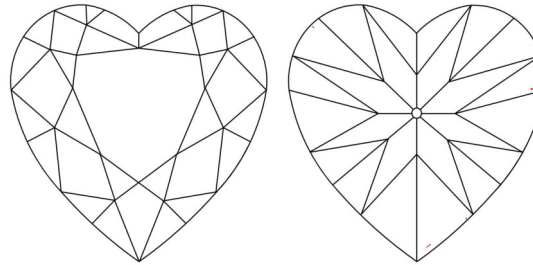

GIA NATURAL DIAMOND GRADING REPORT

September 20, 2025

GIA Report Number *****42781

Shape and Cutting Style Heart Brilliant

Measurements 5.85 x 6.83 x 4.34 mm

GRADING RESULTS

Carat Weight 1.01 carat

Color Grade K

Clarity Grade VVS1

ADDITIONAL GRADING INFORMATION

Polish Excellent

Symmetry Excellent

Fluorescence None

Inscription(s): GIA *****42781

PROPORTIONS

Profile not to actual proportions

CLARITY CHARACTERISTICS

KEY TO SYMBOLS*

- Pinpoint
- Feather

* Red symbols denote internal characteristics (inclusions). Green or black symbols denote external characteristics (blemishes). Diagram is an approximate representation of the diamond, and symbols shown indicate type, position, and approximate size of clarity characteristics. All clarity characteristics may not be shown. Details of finish are not shown.