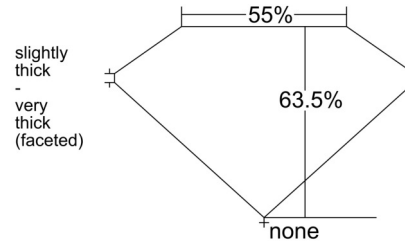

PROPORTIONS

Profile not to actual proportions