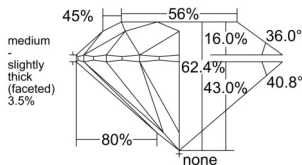

GIA®

FACSIMILE

GIA REPORT 5536398211

Verify this report at GIA.edu

GIA NATURAL DIAMOND DOSSIER®

September 15, 2025
GIA Report Number 5536398211
Shape and Cutting Style ..... Round Brilliant
Measurements ..... 5.69 - 5.71 x 3.56 mm

GRADING RESULTS

Carat Weight ..... 0.71 carat
Color Grade ..... E
Clarity Grade VVS1
Cut Grade ..... Excellent

ADDITIONAL GRADING INFORMATION

Polish ..... Excellent
Symmetry ..... Excellent
Fluorescence ..... Faint
Clarity Characteristics ..... Pinpoint, Feather
Inscription(s): GIA 5536398211

PROPORTIONS

GRADING SCALES

GIA COLOR SCALE

COLOREDNESS	D
	E
	F
	G
	H
	I
	J
NEAR COLORLESS	K
	L
FAINTE	M
	N
	O
	P
VERY LIGHT	Q
	R
	S
	T
	U
	V
	W
	X
	Y
LIGHT	Z

GIA CLARITY SCALE

VERY VERY SLIGHTLY INCLUDED	FLAWLESS
	INTERNALLY FLAWLESS
VERY SLIGHTLY INCLUDED	VVS₁
	VVS₂
SLIGHTLY INCLUDED	VS₁
	VS₂
INCLUDED	SI₁
	SI₂
	I₁
	I₂
	I₃

GIA CUT SCALE

EXCELLENT
VERY GOOD
GOOD
FAIR
POOR