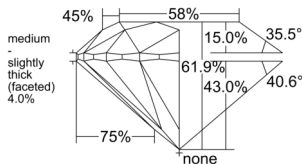

GIA®

FACSIMILE

GIA REPORT 5536295478

Verify this report at GIA.edu

GIA NATURAL DIAMOND DOSSIER®

September 16, 2025
GIA Report Number 5536295478
Shape and Cutting Style ..... Round Brilliant
Measurements ..... 5.36 - 5.39 x 3.33 mm

GRADING RESULTS

Carat Weight ..... 0.60 carat
Color Grade ..... F
Clarity Grade VS1
Cut Grade ..... Excellent

ADDITIONAL GRADING INFORMATION

Polish ..... Excellent
Symmetry ..... Excellent
Fluorescence ..... None
Clarity Characteristics..... Needle, Feather, Pinpoint, Cloud
Inspection(s): GIA 5536295478

PROPORTIONS

GRADING SCALES

GIA COLOR SCALE	GIA CLARITY SCALE	GIA CUT SCALE	
D	FLAWLESS	EXCELLENT	
E	INTERNALLY FLAWLESS		
F		VVS₁	VERY GOOD
G	VVS₂		
H	VS₁	GOOD	
I	VS₂		
J	SI₁	FAIR	
K	SI₂		
L	I₁	POOR	
M	I₂		
N	I₃		
O			
P			
Q			
R			
S			
T			
U			
V			
W			
X			
Y			
Z