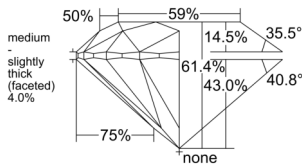

GIA®

FACSIMILE

GIA REPORT 5536269542

Verify this report at GIA.edu

GIA NATURAL DIAMOND DOSSIER®

September 01, 2025
GIA Report Number 5536269542
Shape and Cutting Style ..... Round Brilliant
Measurements ..... 5.02 - 5.04 x 3.09 mm

GRADING RESULTS

Carat Weight ..... 0.48 carat
Color Grade ..... K
Clarity Grade S11
Cut Grade ..... Excellent

ADDITIONAL GRADING INFORMATION

Polish ..... Excellent
Symmetry ..... Excellent
Fluorescence ..... Medium Blue
Clarity Characteristics ..... Cloud, Feather
Inscription(s): GIA 5536269542

PROPORTIONS

Profile to actual proportions

GRADING SCALES

GIA COLOR SCALE

COLOURESS	D
	E
	F
	G
	H
	I
	J
NEAR COLOURESS	K
	L
FANIT	M
	N
	O
	P
VERY LIGHT	Q
	R
	S
	T
	U
	V
	W
	X
	Y
LIGHT	Z

GIA CLARITY SCALE

FLAWLESS	VERY VERY SLIGHTLY INCLUDED	VS₁	VS₂	SI₁	SI₂	I₁	I₂	I₃			
									VERY SLIGHTLY INCLUDED	SLIGHTLY INCLUDED	INCLUDED

GIA CUT SCALE

EXCELLENT
VERY GOOD
GOOD
FAIR
POOR