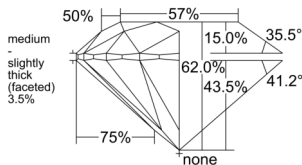

GIA®

FACSIMILE

GIA REPORT 5536240521

Verify this report at GIA.edu

GIA NATURAL DIAMOND DOSSIER®

September 08, 2025
GIA Report Number 5536240521
Shape and Cutting Style ..... Round Brilliant
Measurements ..... 4.43 - 4.46 x 2.76 mm

GRADING RESULTS

Carat Weight ..... 0.33 carat
Color Grade ..... D
Clarity Grade VS1
Cut Grade ..... Excellent

ADDITIONAL GRADING INFORMATION

Polish ..... Excellent
Symmetry ..... Very Good
Fluorescence ..... Faint
Clarity Characteristics..... Crystal, Etch Channel, Needle, Pinpoint
Inscription(s): GIA 5536240521

PROPORTIONS

GRADING SCALES

GIA COLOR SCALE	GIA CLARITY SCALE	GIA CUT SCALE
COLOURLESS	FLAWLESS	EXCELLENT
D	INTERNALLY FLAWLESS	
E	VVS₁	VERY GOOD
F		
G	VS₁	GOOD
H		
I	SI₁	FAIR
J		
K	I₁	POOR
L		
M	I₂	
N	I₃	
O		
P		
Q		
R		
S		
T		
U		
V		
W		
X		
Y		
Z