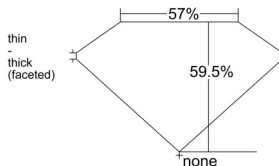

GIA®

FACSIMILE

GIA REPORT *****58598

Verify this report at GIA.edu

GIA NATURAL DIAMOND DOSSIER®

August 18, 2025
GIA Report Number *****58598
Shape and Cutting Style ..... Heart Brilliant
Measurements ..... 5.32 x 5.90 x 3.51 mm

GRADING RESULTS

Carat Weight ..... 0.60 carat
Color Grade ..... D
Clarity Grade S11

ADDITIONAL GRADING INFORMATION

Polish ..... Excellent
Symmetry ..... Very Good
Fluorescence ..... None
Clarity Characteristics ..... Twinning Wisp
Inscription(s): GIA *****58598

PROPORTIONS

Profile not to actual proportions

GRADING SCALES

GIA COLOR SCALE		GIA CLARITY SCALE			
COLORLESS	D	VERY VERY SLIGHTLY INCLUDED	FLAWLESS		
	E		INTERNALLY FLAWLESS		
	F	VERY SLIGHTLY INCLUDED	VVS₁		
	G		VVS₂		
	H		VS₁		
	NEAR COLORLESS	I	SLIGHTLY INCLUDED	VS₂	
		J		S1₁	
		FAINT	K	INCLUDED	S1₂
			L		I₁
			M		I₂
VERT LIGHT	N	INCLUDED	I₃		
	O				
	P				
	Q				
LIGHT	R				
	S				
	T				
	U				
	V				
	W				
	X				
	Y				
	Z