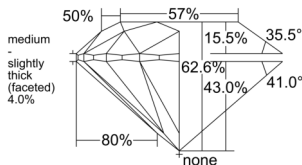

GIA®

FACSIMILE

GIA REPORT 5536157242

Verify this report at GIA.edu

GIA NATURAL DIAMOND DOSSIER®

August 20, 2025
GIA Report Number 5536157242
Shape and Cutting Style ..... Round Brilliant
Measurements ..... 5.25 - 5.26 x 3.29 mm

GRADING RESULTS

Carat Weight ..... 0.56 carat
Color Grade ..... G
Clarity Grade VS1
Cut Grade ..... Excellent

ADDITIONAL GRADING INFORMATION

Polish ..... Excellent
Symmetry ..... Excellent
Fluorescence ..... None
Clarity Characteristics ..... Cloud, Pinpoint
Inscription(s): GIA 5536157242

PROPORTIONS

GRADING SCALES

GIA COLOR SCALE	GIA CLARITY SCALE	GIA CUT SCALE	
D	FLAWLESS	EXCELLENT	
E	INTERNALLY FLAWLESS		
F		VVS₁	VERY GOOD
G	VVS₂		
H	VS₁	GOOD	
I	VS₂		
J	SI₁	FAIR	
K	SI₂		
L	I₁	POOR	
M	I₂		
N	I₃		
O			
P			
Q			
R			
S			
T			
U			
V			
W			
X			
Y			
Z