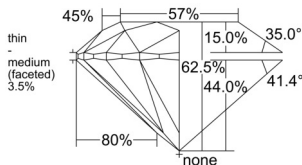

GIA®

FACSIMILE

GIA REPORT 5536134731

Verify this report at GIA.edu

GIA NATURAL DIAMOND DOSSIER®

August 16, 2025
GIA Report Number 5536134731
Shape and Cutting Style ..... Round Brilliant
Measurements ..... 5.06 - 5.10 x 3.17 mm

GRADING RESULTS

Carat Weight ..... 0.50 carat
Color Grade ..... J
Clarity Grade VVS1
Cut Grade ..... Excellent

ADDITIONAL GRADING INFORMATION

Polish ..... Excellent
Symmetry ..... Excellent
Fluorescence ..... None
Clarity Characteristics ..... Needle, Pinpoint
Inscription(s): GIA 5536134731

PROPORTIONS

GRADING SCALES

GIA COLOR SCALE	GIA CLARITY SCALE	GIA CUT SCALE	
D	FLAWLESS	EXCELLENT	
E	INTERNALLY FLAWLESS		
F		VVS₁	VERY GOOD
G	VVS₂		
H	VS₁	GOOD	
I	VS₂		
J	SI₁	FAIR	
K	SI₂		
L	I₁	POOR	
M			
N			
O	I₂		
P			
Q			
R	I₃		
S			
T			
U			
V			
W			
X			
Y			
Z