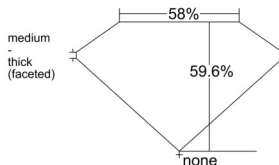

GIA®

FACSIMILE

GIA REPORT 5536082595

Verify this report at GIA.edu

GIA NATURAL DIAMOND DOSSIER®

August 11, 2025
GIA Report Number 5536082595
Shape and Cutting Style ..... Heart Brilliant
Measurements ..... 5.46 x 6.27 x 3.74 mm

GRADING RESULTS

Carat Weight ..... 0.76 carat
Color Grade ..... H
Clarity Grade VS2

ADDITIONAL GRADING INFORMATION

Polish ..... Excellent
Symmetry ..... Excellent
Fluorescence ..... None
Clarity Characteristics ..... Crystal, Cloud, Feather
Inscription(s): GIA 5536082595

PROPORTIONS

Profile not to actual proportions

GRADING SCALES

GIA COLOR SCALE		GIA CLARITY SCALE	
COLORLESS	D	VERY VERY SLIGHTLY INCLUDED	FLAWLESS
	E		INTERNALLY FLAWLESS
	F		VVS₁
	G		VVS₂
	H		VS₁
	I		VS₂
	J		SI₁
	K		SI₂
	L		I₁
	M		I₂
NEAR COLORLESS	N	SLIGHTLY INCLUDED	I₃
	O		
	P		
	Q		
FAINT	R		
	S		
	T		
	U		
VERT LIGHT	V		
	W		
	X		
	Y		
LIGHT	Z