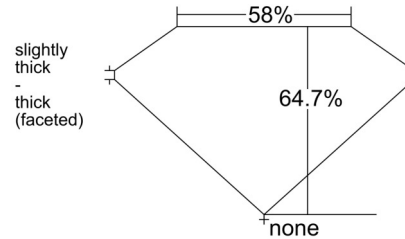

GIA NATURAL DIAMOND GRADING REPORT

August 06, 2025
GIA Report Number 5536036553
Shape and Cutting Style Oval Brilliant
Measurements 7.73 x 5.55 x 3.59 mm

GRADING RESULTS

Carat Weight 1.01 carat
Color Grade D
Clarity Grade VS1

ADDITIONAL GRADING INFORMATION

Polish Excellent
Symmetry Excellent
Fluorescence Medium Blue
Inscription(s): GIA 5536036553
Comments: Additional pinpoints are not shown.

PROPORTIONS

Profile not to actual proportions

CLARITY CHARACTERISTICS

KEY TO SYMBOLS*

- Crystal
- Pinpoint

* Red symbols denote internal characteristics (inclusions). Green or black symbols denote external characteristics (blemishes). Diagram is an approximate representation of the diamond, and symbols shown indicate type, position, and approximate size of clarity characteristics. All clarity characteristics may not be shown. Details of finish are not shown.