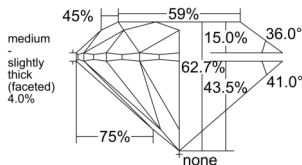

GIA®

FACSIMILE

GIA REPORT 5536015124

Verify this report at GIA.edu

GIA NATURAL DIAMOND DOSSIER®

August 05, 2025
GIA Report Number 5536015124
Shape and Cutting Style ..... Round Brilliant
Measurements ..... 5.88 - 5.92 x 3.70 mm

GRADING RESULTS

Carat Weight ..... 0.80 carat
Color Grade ..... F
Clarity Grade VVS2
Cut Grade ..... Excellent

ADDITIONAL GRADING INFORMATION

Polish ..... Excellent
Symmetry ..... Excellent
Fluorescence ..... Medium Blue
Clarity Characteristics..... Pinpoint, Indented Natural, Knot
Inscription(s): GIA 5536015124

PROPORTIONS

Profile to actual proportions

GRADING SCALES

GIA COLOR SCALE	GIA CLARITY SCALE	GIA CUT SCALE	
D	FLAWLESS	EXCELLENT	
E	INTERNALLY FLAWLESS		
F		VVS₁	VERY GOOD
G	VVS₂		
H	VS₁	GOOD	
I	VS₂		
J	SI₁	FAIR	
K	SI₂		
L	I₁	POOR	
M	I₂		
N	I₃		
O			
P			
Q			
R			
S			
T			
U			
V			
W			
X			
Y			
Z