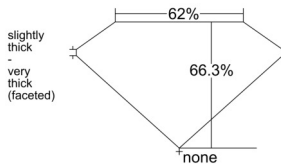

GIA®

FACSIMILE

GIA REPORT 5533959301

Verify this report at GIA.edu

GIA NATURAL DIAMOND DOSSIER®

November 08, 2025
GIA Report Number 5533959301
Shape and Cutting Style ..... Oval Brilliant
Measurements ..... 7.21 x 4.77 x 3.16 mm

GRADING RESULTS

Carat Weight ..... 0.70 carat
Color Grade I
Clarity Grade SI2

ADDITIONAL GRADING INFORMATION

Polish ..... Excellent
Symmetry ..... Very Good
Fluorescence ..... None
Clarity Characteristics..... Crystal, Cloud, Feather
Inscription(s): GIA 5533959301

PROPORTIONS

Profile not to actual proportions

GRADING SCALES

GIA COLOR SCALE		GIA CLARITY SCALE			
COLORLESS	D	VERY VERY SLIGHTLY INCLUDED	FLAWLESS		
	E		INTERNALLY FLAWLESS		
	F		VVS₁		
	G		VVS₂		
	NEAR COLORLESS	H	VERY SLIGHTLY INCLUDED	VS₁	
		I		VS₂	
		FAINT	J	SLIGHTLY INCLUDED	SI₁
			K		SI₂
	L		INCLUDED		I₁
	M			I₂	
N	I₃				
VERT LIGHT	O				
	P				
	Q				
	R				
	LIGHT	S			
		T			
U					
V					
	W				
	X				
	Y				
	Z