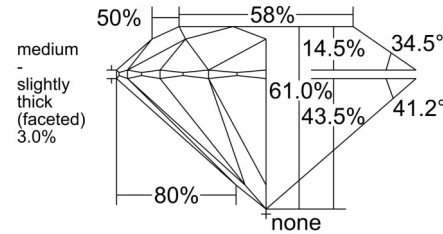

GIA NATURAL DIAMOND GRADING REPORT

November 10, 2025

GIA Report Number 5533939103

Shape and Cutting Style Round Brilliant

Measurements 6.57 - 6.60 x 4.02 mm

GRADING RESULTS

Carat Weight 1.06 carat

Color Grade D

PROPORTIONS

Profile to actual proportions

CLARITY CHARACTERISTICS

KEY TO SYMBOLS*

- Pinpoint
- ▲ Chip

* Red symbols denote internal characteristics (inclusions). Green or black symbols denote external characteristics (blemishes). Diagram is an approximate representation of the diamond, and symbols shown indicate type, position, and approximate size of clarity characteristics. All clarity characteristics may not be shown. Details of finish are not shown.