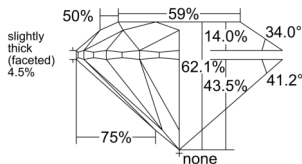

GIA®

FACSIMILE

GIA REPORT 5533924553

Verify this report at GIA.edu

GIA NATURAL DIAMOND DOSSIER®

November 06, 2025
GIA Report Number 5533924553
Shape and Cutting Style ..... Round Brilliant
Measurements ..... 5.26 - 5.30 x 3.28 mm

GRADING RESULTS

Carat Weight ..... 0.57 carat
Color Grade ..... D
Clarity Grade VS2
Cut Grade ..... Excellent

ADDITIONAL GRADING INFORMATION

Polish ..... Excellent
Symmetry ..... Excellent
Fluorescence ..... None
Clarity Characteristics ..... Crystal, Cloud
Inscription(s): GIA 5533924553

PROPORTIONS

Profile to actual proportions