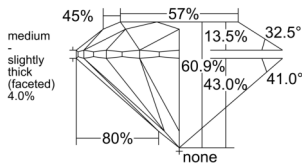

GIA®

FACSIMILE

GIA REPORT 5533923924

Verify this report at GIA.edu

GIA NATURAL DIAMOND DOSSIER®

November 06, 2025
GIA Report Number 5533923924
Shape and Cutting Style ..... Round Brilliant
Measurements ..... 3.73 - 3.75 x 2.28 mm

GRADING RESULTS

Carat Weight ..... 0.19 carat
Color Grade ..... E
Clarity Grade VVS2
Cut Grade ..... Excellent

ADDITIONAL GRADING INFORMATION

Polish ..... Excellent
Symmetry ..... Excellent
Fluorescence ..... Medium Blue
Clarity Characteristics ..... Cloud, Pinpoint, Feather
Inscription(s): GIA 5533923924

PROPORTIONS

GRADING SCALES

GIA COLOR SCALE

COLORESS	D
	E
	F
	G
	H
	I
	J
NEAR COLORESS	K
	L
Faint	M
	N
	O
	P
	Q
VERY LIGHT	R
	S
	T
	U
	V
	W
	X
	Y
LIGHT	Z

GIA CLARITY SCALE

VERY VERY SLIGHTLY INCLUDED	FLAWLESS
	INTERNALLY FLAWLESS
VERY SLIGHTLY INCLUDED	VVS₁
	VVS₂
SLIGHTLY INCLUDED	VS₁
	VS₂
INCLUDED	SI₁
	SI₂
	I₁
	I₂
	I₃

GIA CUT SCALE

EXCELLENT
VERY GOOD
GOOD
FAIR
POOR