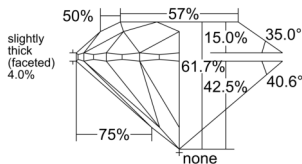

GIA®

FACSIMILE

GIA REPORT 5533884776

Verify this report at GIA.edu

GIA NATURAL DIAMOND DOSSIER®

November 03, 2025
GIA Report Number 5533884776
Shape and Cutting Style ..... Round Brilliant
Measurements ..... 5.04 - 5.08 x 3.12 mm

GRADING RESULTS

Carat Weight ..... 0.50 carat
Color Grade ..... E
Clarity Grade S11
Cut Grade ..... Excellent

ADDITIONAL GRADING INFORMATION

Polish ..... Excellent
Symmetry ..... Excellent
Fluorescence ..... None
Clarity Characteristics..... Cloud, Crystal, Feather
Inscription(s): GIA 5533884776

PROPORTIONS

Profile to actual proportions

GRADING SCALES

GIA COLOR SCALE	GIA CLARITY SCALE	GIA CUT SCALE	
D	FLAWLESS	EXCELLENT	
E	INTERNALLY FLAWLESS		
F		VVS₁	VERY GOOD
G	VVS₂		
H	VS₁	GOOD	
I	VS₂		
J	S1₁	FAIR	
K	S1₂		
L	I₁	POOR	
M	I₂		
N	I₃		
O			
P			
Q			
R			
S			
T			
U			
V			
W			
X			
Y			
Z