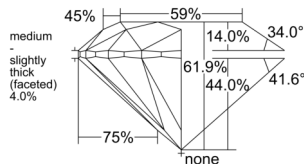

GIA®

FACSIMILE

GIA REPORT

5533866617

Verify this report at GIA.edu

GIA NATURAL DIAMOND DOSSIER®

October 31, 2025
GIA Report Number 5533866617
Shape and Cutting Style ..... Round Brilliant
Measurements ..... 4.41 - 4.44 x 2.74 mm

GRADING RESULTS

Carat Weight ..... 0.33 carat
Color Grade ..... E
Clarity Grade VS1
Cut Grade ..... Excellent

ADDITIONAL GRADING INFORMATION

Polish ..... Excellent
Symmetry ..... Excellent
Fluorescence ..... None
Clarity Characteristics..... Crystal, Feather, Pinpoint
Inscription(s): GIA 5533866617

PROPORTIONS

Profile to actual proportions