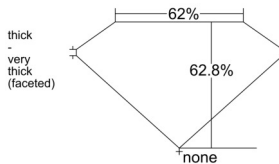

GIA®

FACSIMILE

GIA REPORT 5533861225

Verify this report at GIA.edu

GIA NATURAL DIAMOND DOSSIER®

November 03, 2025
GIA Report Number 5533861225
Shape and Cutting Style ..... Heart Brilliant
Measurements ..... 5.10 x 6.04 x 3.80 mm

GRADING RESULTS

Carat Weight ..... 0.70 carat
Color Grade I
Clarity Grade VVS1

ADDITIONAL GRADING INFORMATION

Polish ..... Excellent
Symmetry ..... Very Good
Fluorescence ..... Medium Blue
Clarity Characteristics. **Pinpoint, Feather, Indented Natural, Extra Facet**

Inscription(s): GIA 5533861225

PROPORTIONS

Profile not to actual proportions

GRADING SCALES

GIA COLOR SCALE		GIA CLARITY SCALE			
COLORLESS	D	VERY VERY SLIGHTLY INCLUDED	FLAWLESS		
	E		INTERNALLY FLAWLESS		
	F	VERY SLIGHTLY INCLUDED	VVS₁		
	G		VVS₂		
	H		VS₁		
	NEAR COLORLESS	I	SLIGHTLY INCLUDED	VS₂	
		J		SI₁	
		FAINT	K	INCLUDED	SI₂
			L		I₁
			M		I₂
VERT LIGHT	N	LIGHT	I₃		
	O				
	P				
	Q				
	R				
	S				
	T				
U					
V					
W					
X					
Y					
Z