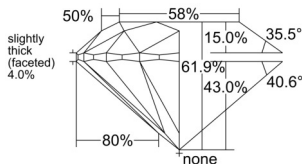

GIA®

FACSIMILE

GIA REPORT 5533853534

Verify this report at GIA.edu

GIA NATURAL DIAMOND DOSSIER®

December 26, 2025
GIA Report Number 5533853534
Shape and Cutting Style ..... Round Brilliant
Measurements ..... 5.93 - 5.97 x 3.68 mm

GRADING RESULTS

Carat Weight ..... 0.81 carat
Color Grade ..... D
Clarity Grade ..... Flawless
Cut Grade ..... Excellent

ADDITIONAL GRADING INFORMATION

Polish ..... Excellent
Symmetry ..... Excellent
Fluorescence ..... None
Clarity Characteristics..... None
Inscription(s): GIA 5533853534

PROPORTIONS

Profile to actual proportions

GRADING SCALES

GIA COLOR SCALE	GIA CLARITY SCALE	GIA CUT SCALE	
D	FLAWLESS	EXCELLENT	
E	INTERNALLY FLAWLESS		
F		VVS₁	VERY GOOD
G	VVS₂		
H	VS₁	GOOD	
I	VS₂		
J	SI₁	FAIR	
K	SI₂		
L	I₁	POOR	
M	I₂		
N	I₃		
O			
P			
Q			
R			
S			
T			
U			
V			
W			
X			
Y			
Z