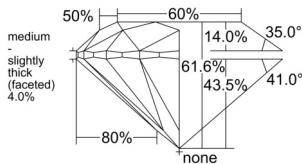

GIA®

FACSIMILE

GIA REPORT 5533850085

Verify this report at GIA.edu

GIA NATURAL DIAMOND DOSSIER®

November 05, 2025
GIA Report Number 5533850085
Shape and Cutting Style ..... Round Brilliant
Measurements ..... 5.66 - 5.70 x 3.50 mm

GRADING RESULTS

Carat Weight ..... 0.70 carat
Color Grade ..... F
Clarity Grade S11
Cut Grade ..... Excellent

ADDITIONAL GRADING INFORMATION

Polish ..... Excellent
Symmetry ..... Excellent
Fluorescence ..... None
Clarity Characteristics ..... Crystal, Cloud, Feather
Inscription(s): GIA 5533850085

PROPORTIONS

Profile to actual proportions