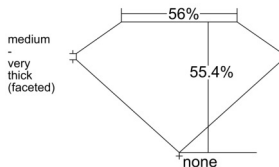

GIA®

FACSIMILE

GIA REPORT 5533843131

Verify this report at GIA.edu

GIA NATURAL DIAMOND DOSSIER®

October 31, 2025
GIA Report Number 5533843131
Shape and Cutting Style ..... Heart Brilliant
Measurements ..... 6.00 x 6.78 x 3.75 mm

GRADING RESULTS

Carat Weight ..... 0.90 carat
Color Grade ..... D
Clarity Grade VVS2

ADDITIONAL GRADING INFORMATION

Polish ..... Very Good
Symmetry ..... Excellent
Fluorescence ..... None
Clarity Characteristics..... Cloud, Feather, Surface Graining
Inscription(s): GIA 5533843131

PROPORTIONS

Profile not to actual proportions

GRADING SCALES

GIA COLOR SCALE		GIA CLARITY SCALE			
COLORLESS	D	VERY VERY SLIGHTLY INCLUDED	FLAWLESS		
	E		INTERNALLY FLAWLESS		
	F	VERY SLIGHTLY INCLUDED	VVS₁		
	G		VVS₂		
	H		VS₁		
	NEAR COLORLESS	I	SLIGHTLY INCLUDED	VS₂	
		J		SI₁	
		FAINT	K	INCLUDED	SI₂
			L		I₁
			M		I₂
VERT LIGHT	N	LIGHT	I₃		
	O				
	P				
	Q				
	R