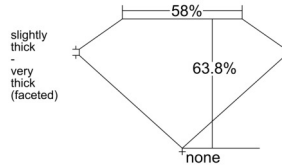

GIA®

FACSIMILE

GIA REPORT 5533840304

Verify this report at GIA.edu

GIA NATURAL DIAMOND DOSSIER®

October 29, 2025
GIA Report Number 5533840304
Shape and Cutting Style ..... Heart Brilliant
Measurements ..... 5.76 x 6.54 x 4.17 mm

GRADING RESULTS

Carat Weight ..... 0.90 carat
Color Grade ..... E
Clarity Grade VVS2

ADDITIONAL GRADING INFORMATION

Polish ..... Excellent
Symmetry ..... Excellent
Fluorescence ..... None
Clarity Characteristics..... Feather, Surface Graining
Inscription(s): GIA 5533840304

PROPORTIONS

Profile not to actual proportions

GRADING SCALES

GIA COLOR SCALE		GIA CLARITY SCALE			
COLORLESS	D	VERY VERY SLIGHTLY INCLUDED	FLAWLESS		
	E		INTERNALLY FLAWLESS		
	F	VERY SLIGHTLY INCLUDED	VVS₁		
	G		VVS₂		
	H		VS₁		
	NEAR COLORLESS	I	SLIGHTLY INCLUDED	VS₂	
		J		SI₁	
		FAINT	K	INCLUDED	SI₂
			L		I₁
			M		I₂
VERT LIGHT	N	LIGHT	I₃		
	O				
	P				
	Q				
	R