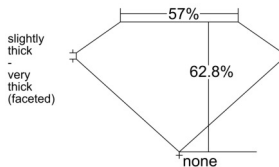

GIA®

FACSIMILE

GIA REPORT 5533840206

Verify this report at GIA.edu

GIA NATURAL DIAMOND DOSSIER®

October 31, 2025
GIA Report Number 5533840206
Shape and Cutting Style ..... Pear Brilliant
Measurements ..... 7.70 x 4.92 x 3.09 mm

GRADING RESULTS

Carat Weight ..... 0.71 carat
Color Grade ..... J
Clarity Grade VS2

ADDITIONAL GRADING INFORMATION

Polish ..... Excellent
Symmetry ..... Very Good
Fluorescence ..... Faint
Clarity Characteristics ..... Cloud
Inscription(s): GIA 5533840206

PROPORTIONS

Profile not to actual proportions

GRADING SCALES

GIA COLOR SCALE		GIA CLARITY SCALE	
COLORLESS	D	VERY VERY SLIGHTLY INCLUDED	FLAWLESS
	E		INTERNALLY FLAWLESS
	F		VVS₁
	G		VVS₂
	H		VS₁
	I		VS₂
	J		SI₁
	K		SI₂
	L		I₁
	M		I₂
NEAR COLORLESS	N	SLIGHTLY INCLUDED	I₃
	O		
	P		
	Q		
FAINT	R	INCLUDED	
	S		
	T		
	U		
VERT LIGHT	V	INCLUDED	
	W		
	X		
	Y		
LIGHT	Z