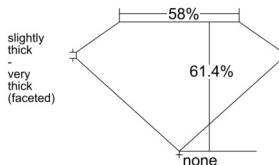

GIA®

FACSIMILE

GIA REPORT 5533839991

Verify this report at GIA.edu

GIA NATURAL DIAMOND DOSSIER®

October 31, 2025
GIA Report Number 5533839991
Shape and Cutting Style ..... Heart Brilliant
Measurements ..... 4.60 x 5.48 x 3.37 mm

GRADING RESULTS

Carat Weight ..... 0.50 carat
Color Grade ..... G
Clarity Grade VS1

ADDITIONAL GRADING INFORMATION

Polish ..... Excellent
Symmetry ..... Very Good
Fluorescence ..... None
Clarity Characteristics ..... Feather
Inscription(s): GIA 5533839991

PROPORTIONS

Profile not to actual proportions

GRADING SCALES

GIA COLOR SCALE		GIA CLARITY SCALE			
COLORLESS	D	VERY VERY SLIGHTLY INCLUDED	FLAWLESS		
	E		INTERNALLY FLAWLESS		
	F	VERY SLIGHTLY INCLUDED	VVS₁		
	G		VVS₂		
	H		VS₁		
	NEAR COLORLESS	I	SLIGHTLY INCLUDED	VS₂	
		J		SI₁	
		FAINT	K	INCLUDED	SI₂
			L		I₁
			M		I₂
VERY LIGHT			N	INCLUDED	I₃
			O		
			P		
	Q				
LIGHT	R				
	S				
	T				
	U				
	V				
	Z