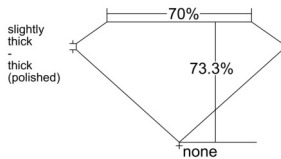

GIA®

FACSIMILE

GIA REPORT 5533838574

Verify this report at GIA.edu

GIA NATURAL DIAMOND DOSSIER®

October 29, 2025
GIA Report Number 5533838574
Shape and Cutting Style ..... Square Modified Brilliant
Measurements ..... 5.04 x 5.01 x 3.67 mm

GRADING RESULTS

Carat Weight ..... 0.80 carat
Color Grade ..... G
Clarity Grade VS1

ADDITIONAL GRADING INFORMATION

Polish ..... Excellent
Symmetry ..... Excellent
Fluorescence ..... None
Clarity Characteristics..... Crystal, Cloud, Feather, Pinpoint
Inscription(s): GIA 5533838574

PROPORTIONS

Profile not to actual proportions

GRADING SCALES

GIA COLOR SCALE		GIA CLARITY SCALE			
COLORLESS	D	VERY VERY SLIGHTLY INCLUDED	FLAWLESS		
	E		INTERNALLY FLAWLESS		
	F	VERY SLIGHTLY INCLUDED	VVS₁		
	G		VVS₂		
	H		VS₁		
	NEAR COLORLESS	I	SLIGHTLY INCLUDED	VS₂	
		J		SI₁	
		FAINT	K	INCLUDED	SI₂
			L		I₁
			M		I₂
VERT LIGHT	N	LIGHT	I₃		
	O				
	P				
	Q				
	R