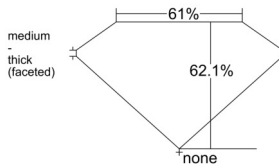

GIA®

FACSIMILE

GIA REPORT 5533832379

Verify this report at GIA.edu

GIA NATURAL DIAMOND DOSSIER®

November 04, 2025
GIA Report Number 5533832379
Shape and Cutting Style ..... Oval Brilliant
Measurements ..... 7.01 x 5.09 x 3.17 mm

GRADING RESULTS

Carat Weight ..... 0.71 carat
Color Grade ..... G
Clarity Grade VVS1

ADDITIONAL GRADING INFORMATION

Polish ..... Excellent
Symmetry ..... Excellent
Fluorescence ..... None
Clarity Characteristics ..... Cloud, Pinpoint
Inscription(s): GIA 5533832379

PROPORTIONS

Profile not to actual proportions

GRADING SCALES

GIA COLOR SCALE		GIA CLARITY SCALE	
COLORLESS	D	VERY VERY SLIGHTLY INCLUDED	FLAWLESS
	E		INTERNALLY FLAWLESS
	F		VVS₁
	G		VVS₂
	H		VS₁
	I		VS₂
	J		SI₁
	K		SI₂
	L		I₁
	M		I₂
NEAR COLORLESS	N	SLIGHTLY INCLUDED	I₃
	O		
	P		
	Q		
FAINT	R		
	S		
	T		
	U		
VERT LIGHT	V		
	W		
	X		
	Y		
LIGHT	Z