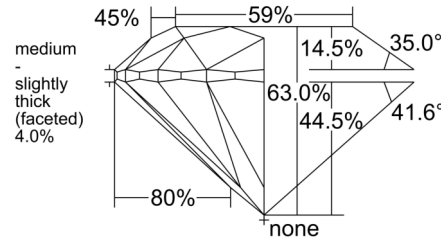

GIA REPORT
5533808471

Verify this report at GIA.edu

FACSIMILE

This is a digital representation of the original GIA Report. This representation might not be accepted in lieu of the original GIA Report in certain circumstances. The original GIA Report includes certain security features which are not reproducible on this facsimile.

GIA NATURAL DIAMOND GRADING REPORT

October 28, 2025
GIA Report Number 5533808471
Shape and Cutting Style ..... Round Brilliant
Measurements ..... 6.35 - 6.39 x 4.02 mm

GRADING RESULTS

Carat Weight ..... 1.01 carat
Color Grade I
Clarity Grade SI1
Cut Grade ..... Excellent

ADDITIONAL GRADING INFORMATION

Polish ..... Excellent
Symmetry ..... Excellent
Fluorescence ..... Faint
Inscription(s): GIA 5533808471

Comments: Clouds are not shown. Pinpoints are not shown.

PROPORTIONS

Profile to actual proportions