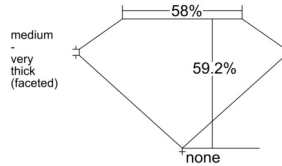

GIA®

FACSIMILE

GIA REPORT 5533803284

Verify this report at GIA.edu

GIA NATURAL DIAMOND DOSSIER®

October 28, 2025
GIA Report Number 5533803284
Shape and Cutting Style ..... Heart Brilliant
Measurements ..... 5.81 x 6.77 x 4.01 mm

GRADING RESULTS

Carat Weight ..... 0.94 carat
Color Grade ..... H
Clarity Grade VS1

ADDITIONAL GRADING INFORMATION

Polish ..... Excellent
Symmetry ..... Excellent
Fluorescence ..... None
Clarity Characteristics ..... Crystal
Inscription(s): GIA 5533803284

PROPORTIONS

Profile not to actual proportions

GRADING SCALES

GIA COLOR SCALE		GIA CLARITY SCALE	
COLORLESS	D	VERY VERY SLIGHTLY INCLUDED	FLAWLESS
	E		INTERNALLY FLAWLESS
	F		VVS₁
	G		VVS₂
	H		VS₁
	I		VS₂
	J		SI₁
	K		SI₂
	L		I₁
	M		I₂
NEAR COLORLESS	N	SLIGHTLY INCLUDED	I₃
	O		
	P		
	Q		
FAINT	R		
	S		
	T		
	U		
VERT LIGHT	V		
	W		
	X		
	Y		
LIGHT	Z